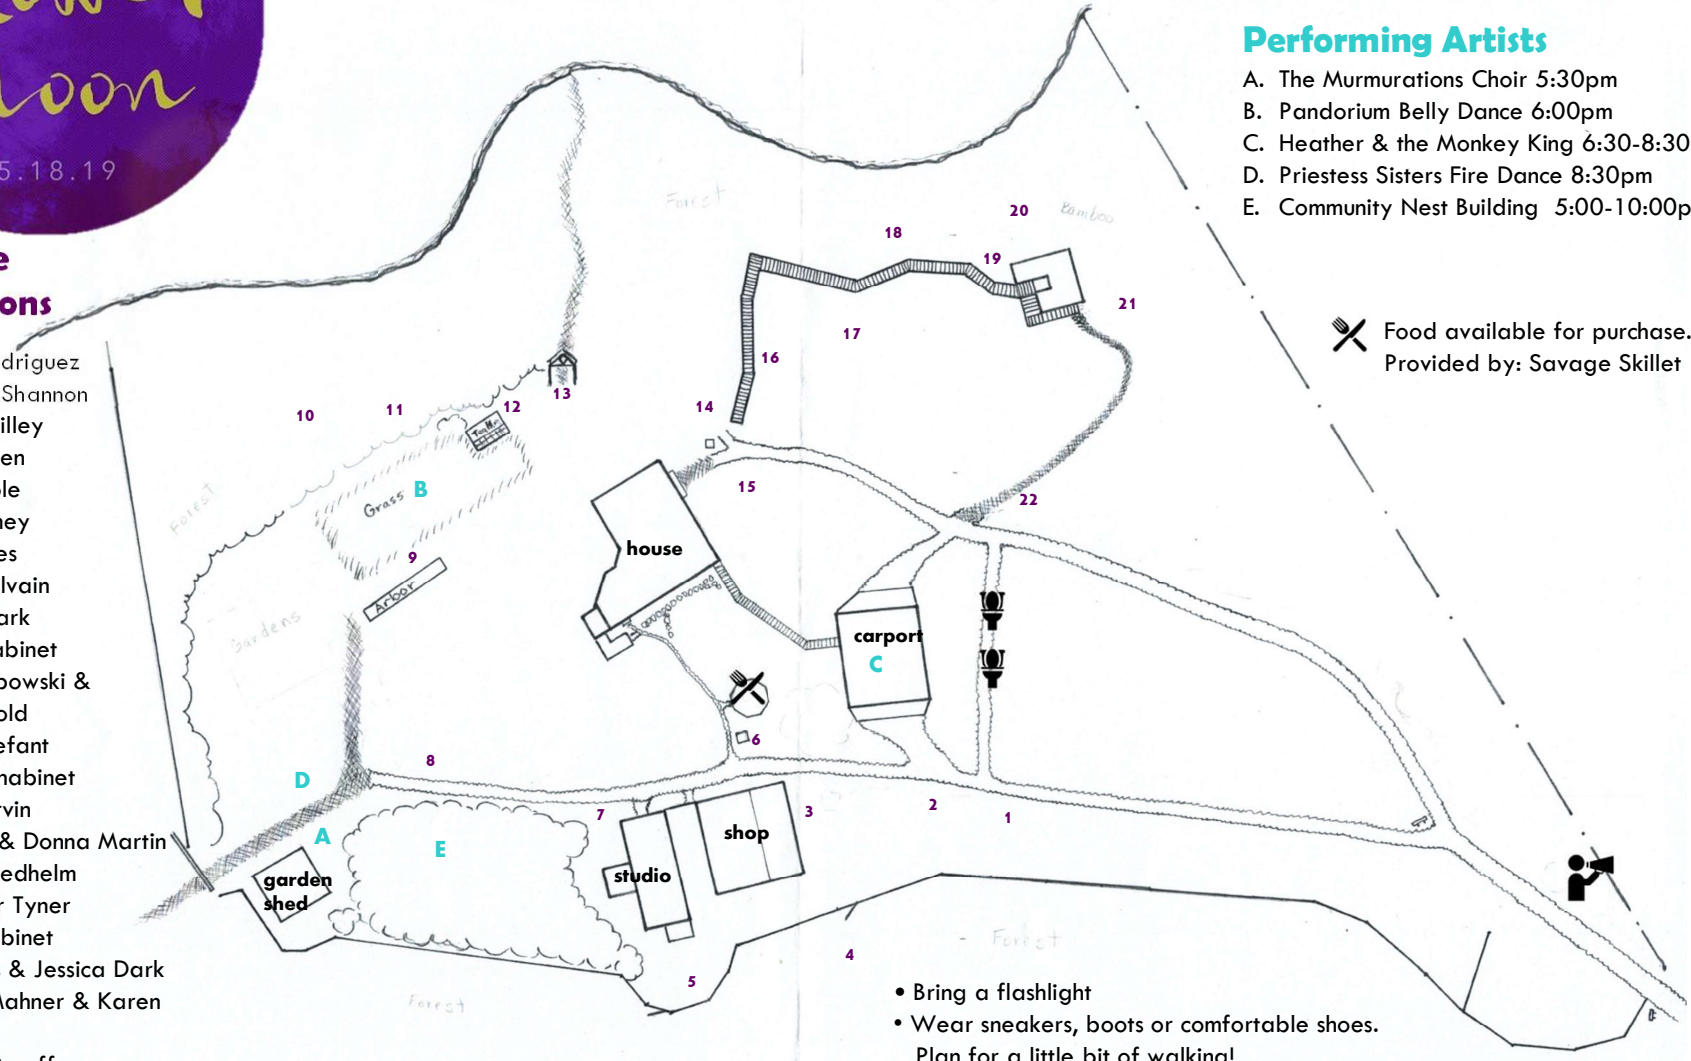

**At the Home of James & Peggy Inabinet**  
**22591 Rue La Terra | Kiln, MS**  
**18 May 2019 | 5pm – 10pm**  
**\$10 cash/check suggested donation for entry**

**Artist Site Installations**

1. Nathan Rodriguez
2. Samantha Shannon
3. Dharma Gilley
4. Ann Madden
5. Hunter Cole
6. Steve Barney
7. Mark James
8. Tricia McAlvain
9. Jeremy Clark
10. Peggy Inabinet
11. Kerr Grabowski & Micky Arnold
12. Lucinda Lefant
13. Danielle Inabinet
14. Holly Garvin
15. Lisa Keel & Donna Martin
16. Deb Schwedhelm
17. Jane Clair Tyner
18. James Inabinet
19. Joby Bass & Jessica Dark
20. Cynthia Mahner & Karen West
21. Greg Matusoff
22. Jaqi Mongoose & Eve Eismann

**Performing Artists**

- A. The Murmurations Choir 5:30pm
- B. Pandorium Belly Dance 6:00pm
- C. Heather & the Monkey King 6:30-8:30pm
- D. Priestess Sisters Fire Dance 8:30pm
- E. Community Nest Building 5:00-10:00pm

**parking**