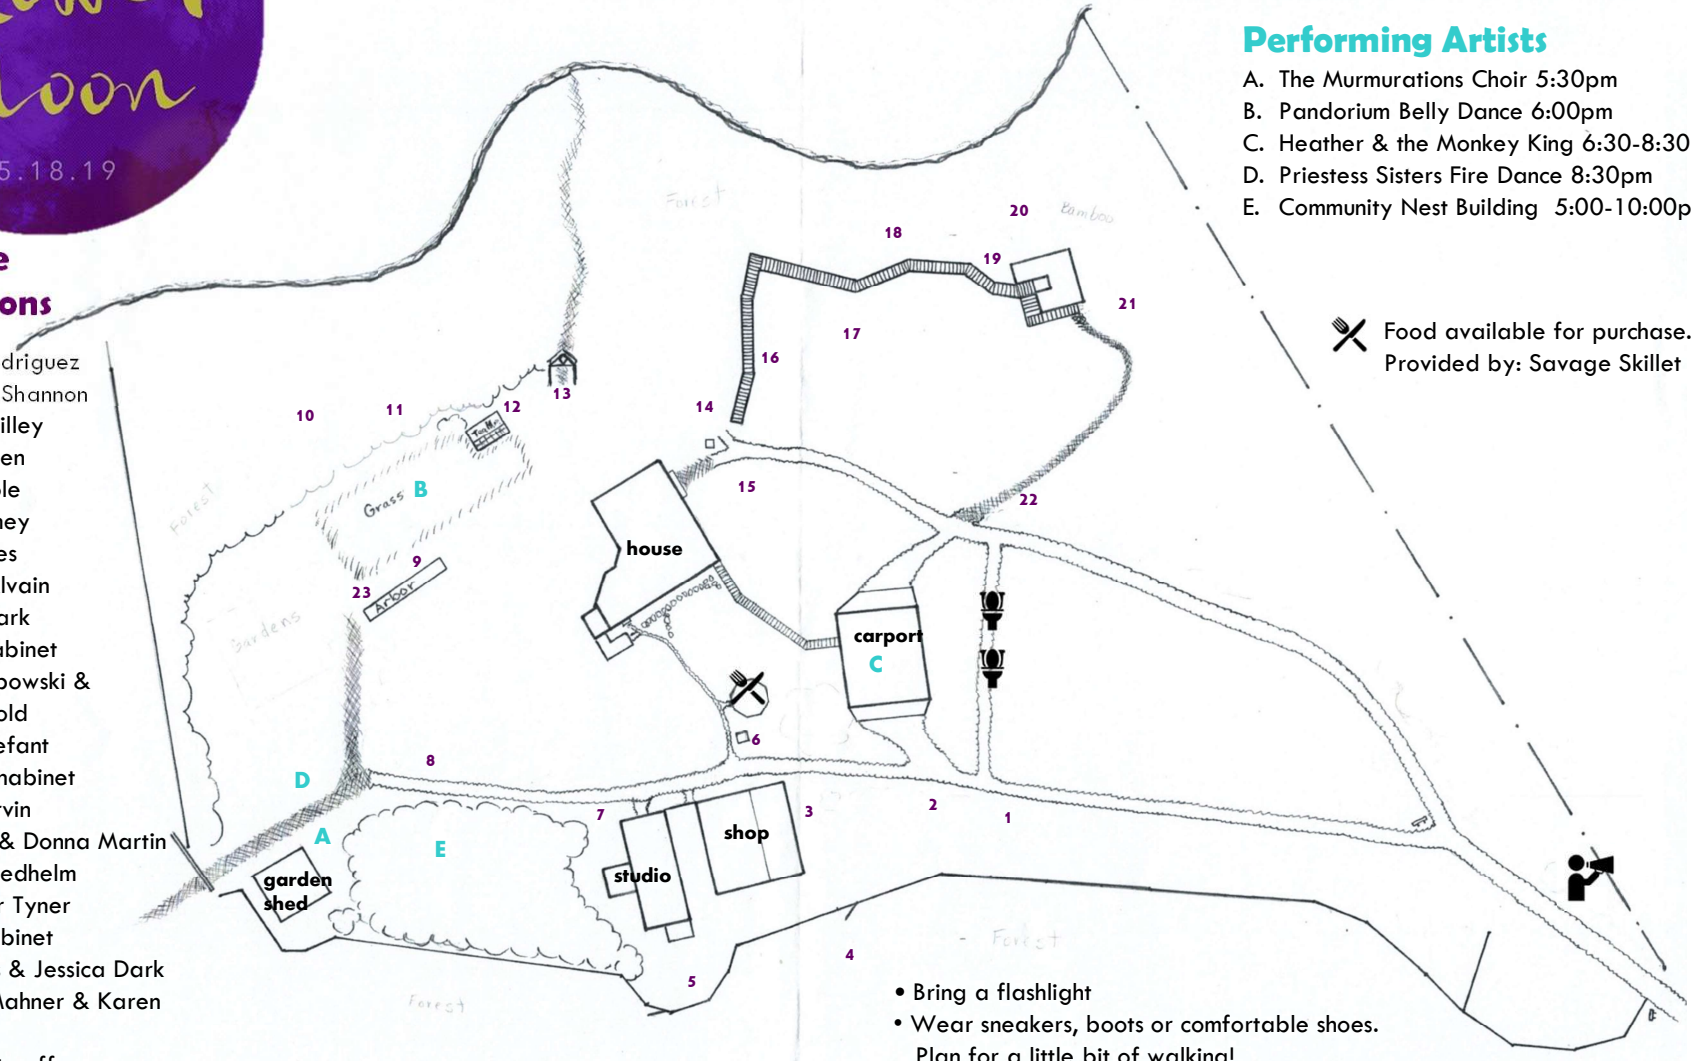

At the Home of James & Peggy Inabinet
22591 Rue La Terra | Kiln, MS
18 May 2019 | 5pm – 10pm
\$10 cash/check suggested donation for entry

Artist Site Installations

1. Nathan Rodriguez
2. Samantha Shannon
3. Dharma Gilley
4. Ann Madden
5. Hunter Cole
6. Steve Barney
7. Mark James
8. Tricia McAlvain
9. Jeremy Clark
10. Peggy Inabinet
11. Kerr Grabowski & Micky Arnold
12. Lucinda Lefant
13. Danielle Inabinet
14. Holly Garvin
15. Lisa Keel & Donna Martin
16. Deb Schwedhelm
17. Jane Clair Tyner
18. James Inabinet
19. Joby Bass & Jessica Dark West
20. Cynthia Mahner & Karen West
21. Greg Matusoff
22. Jaqi Mongoose & Eve Eismann
23. Elisa DaSilva

Performing Artists

- A. The Murmurations Choir 5:30pm
- B. Pandorium Belly Dance 6:00pm
- C. Heather & the Monkey King 6:30-8:30pm
- D. Priestess Sisters Fire Dance 8:30pm
- E. Community Nest Building 5:00-10:00pm

parking